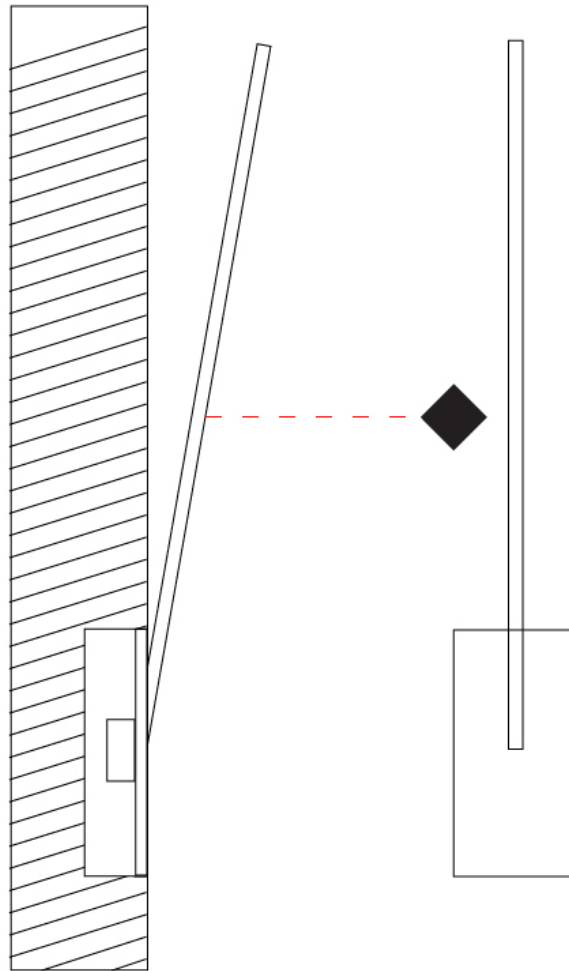

SPILLO 1 ROD RECESSED

D46016-

PROJECT	_____
TYPE	_____
SPECIFIER	_____
QUANTITY	_____
DATE	_____

D