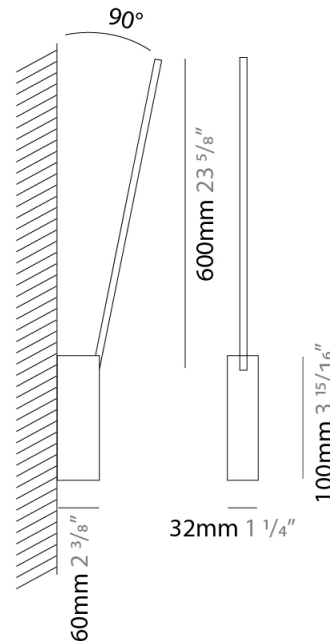

SPILLO 1 ROD SURFACE

D42033- -

base number
Color   Finish
Temperature   Options

1. To build a product code in our configurator select the specify button on the base model # product page
2. To build a manual product code on this datasheet choose from the options listed below in blue font and add the suffix to the base model #

GENERAL

Series: Spillo
Subseries: Spillo 1 Rod
Brand: Icone
Division: Design
Mounting Type: Surface
Mounting Location: Wall
Subcategory: Ambient

PHYSICAL

Shape: Rectangle
Width (mm): 32
Width (in): 1 ¼
Height (mm): 600
Height (in): 23 ⅝
Extension (mm): 560
Extension (in): 22 ⅛
Light Distribution: Direct / Indirect
Fixture Finish: WHI / WHC / BLK / BGD
Fixture Material: Brass

ELECTRICAL

Lamp Type: LED
Total Output Wattage (W): 6.6
Dimming: 0-10V Dimming
Driver Included: Yes
Driver Location: Integrated
Driver Type: Constant Voltage - 120-277Vac - non-dimming
Driver Class: Class 2
Input Voltage (V): Universal
Output Voltage (V): 12
Upon Request: (Included) Integral: 277Vac / (Not included, see components) Remote: 0-10Vdc dimming @120Vac only

LED

Color Temperature (°K): 2700 / 3000
Nominal Lumen (lm): 660
CRI: >90 CRI
Lamp Life (hrs): 50000

OPTICAL

Adjustability: Tilt 90°

RATINGS AND CERTIFICATIONS

Certified By: Certified for North American Standards
IP rating: IP20

PROJECT	_____
TYPE	_____
SPECIFIER	_____
QUANTITY	_____
DATE	_____