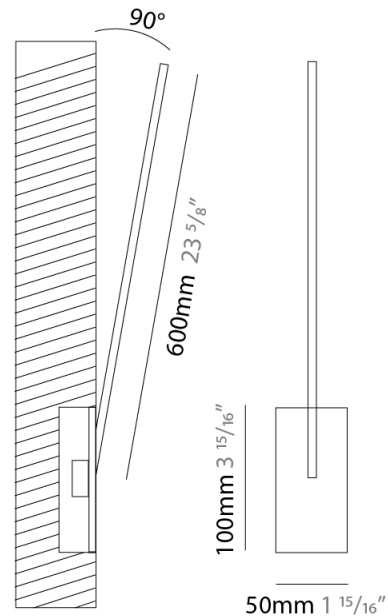

PROJECT	_____
TYPE	_____
SPECIFIER	_____
QUANTITY	_____
DATE	_____

SPILLO 1 ROD RECESSED

D46016- _____ - _____
base number   Color   Finish
                          Temperature   Options

1. To build a product code in our configurator select the specify button on the base model # product page
2. To build a manual product code on this datasheet choose from the options listed below in blue font and add the suffix to the base model #

GENERAL

Series: Spillo
Subseries: Spillo 1 Rod
Brand: Icone
Division: Design
Mounting Type: Recessed
Mounting Location: Wall
Subcategory: Ambient

PHYSICAL

Shape: Rectangle
Width (mm): 50
Width (in): 1 ¹⁵/₁₆
Height (mm): 600
Height (in): 23 ⁵/₈
Light Distribution: Adjustable
Fixture Finish: [WHI / BLK / CHR / BGD](#)
Fixture Material: Brass

ELECTRICAL

Lamp Type: LED
Total Output Wattage (W): 7.92
Dimming: 0-10V Dimming
Driver Included: No
Driver Location: Remote
Driver Type: Constant Voltage - 120Vac
Driver Class: Class 2
Input Voltage (V): 120
Output Voltage (V): 12
Upon Request: (Not included, see components) 0-10Vdc dimming / 277Vac

LED

Color Temperature (°K): [2700 / 3000](#)
Nominal Lumen (lm): 660
CRI: >90 CRI
Lamp Life (hrs): 50000

OPTICAL

Adjustability: Tilt 120°

RATINGS AND CERTIFICATIONS

Certified By: Certified for North American Standards
IP rating: IP20