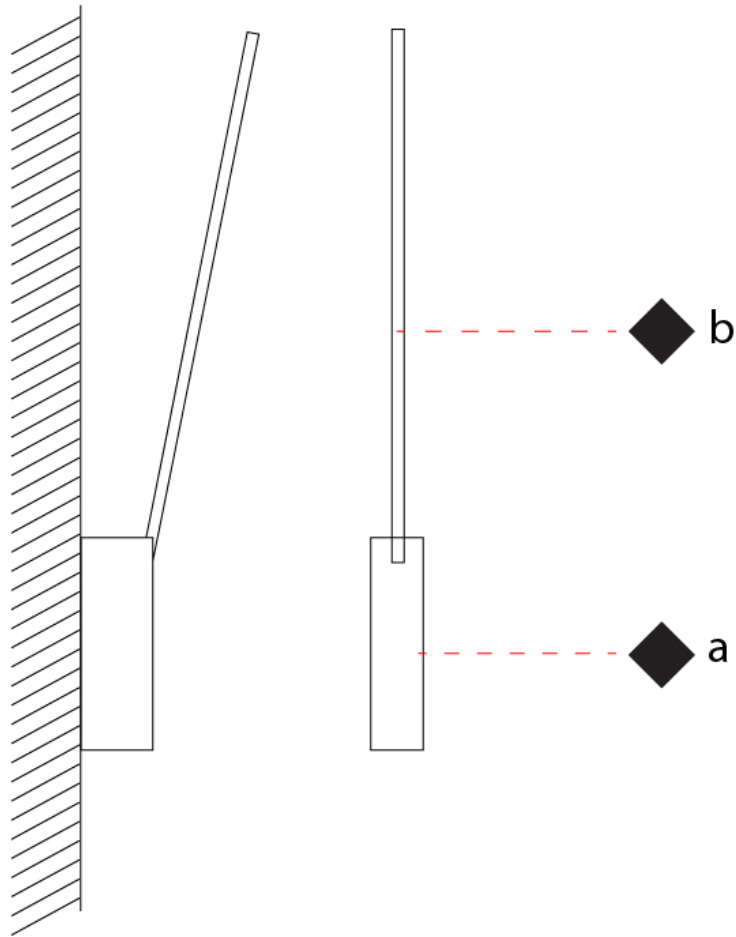

SPILLO 1 ROD SURFACE

D42033-

PROJECT
TYPE
SPECIFIER
QUANTITY
DATE

D